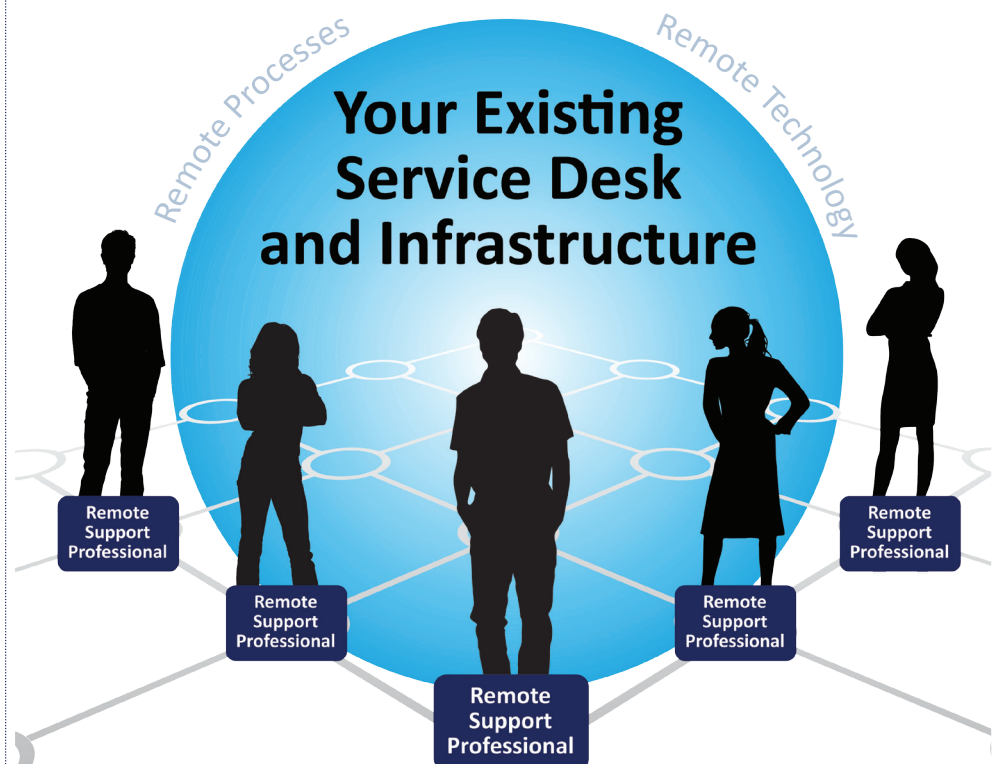

# Integrated Sourcing Solutions

We work closely with you to **integrate all remote processes, increasing productivity and reducing use of your resources** during the support process.

Our proven implementation strategy entails:

- ➔ Support Strategy
- ➔ Communication and Training
- ➔ Support Processes
- ➔ Resource Analysis
- ➔ Technology and Logistics
- ➔ Performance Management

Our Remote Support Professionals are all certified and become an extension of your existing support team.

B Virtual technology provides the platform for transparent interactions and seamless integration with your existing interaction network. Our Remote Support Team can:

- ➔ **Optimize** your existing infrastructure investments for support
- ➔ **Integrate** our SaaS technology to enhance the customer experience
- ➔ **Execute** a blended delivery model that meets your unique support needs

## REMOTE SUPPORT CENTER

B Virtual Inc. is focused on delivering a sourced solution that leverages our Remote Technology, People, and Processes. We deliver onsite, offsite, and onshore outsourced support models focused exclusively on what you want: cost effective, customized and flexible sourcing. Our Remote Support Teams employ a sophisticated network of qualified at-home workers whose job is to meet support demand wherever and whenever needed.